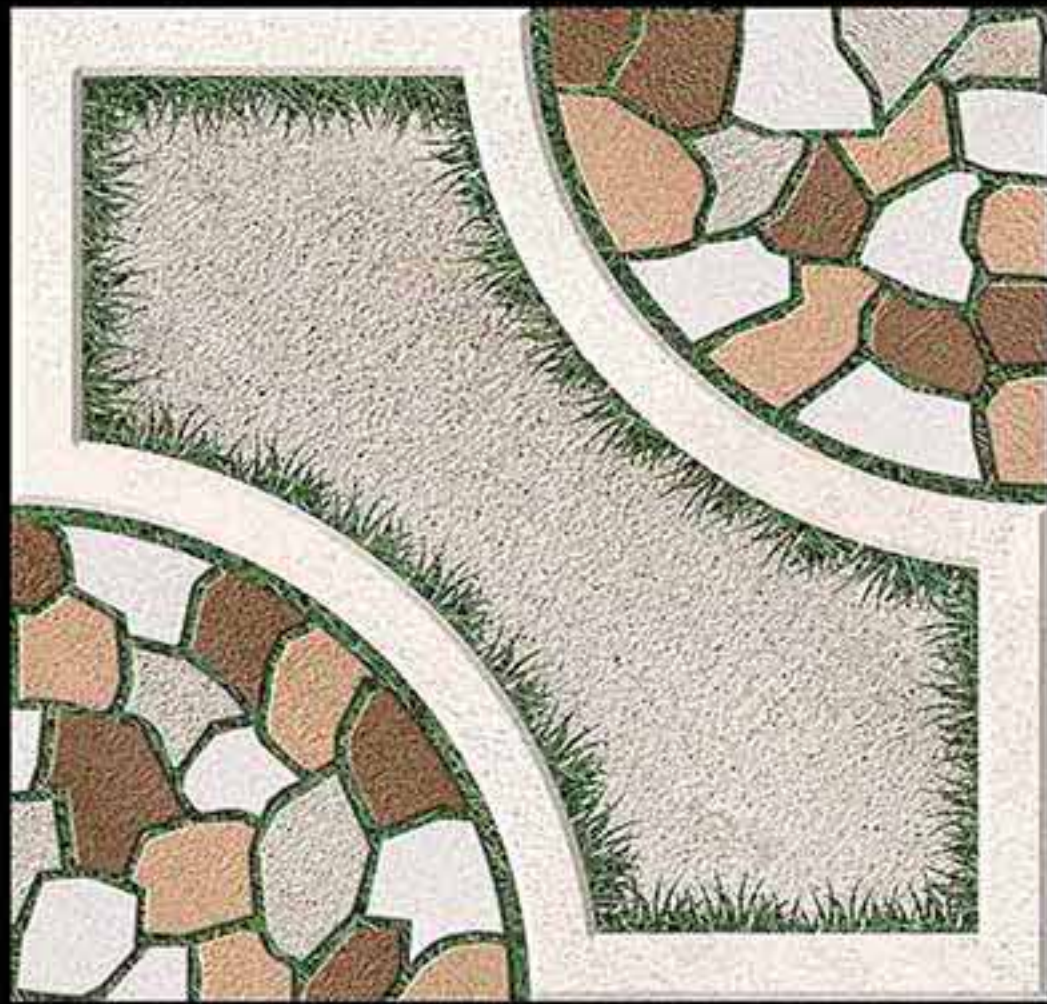

HEAVY DUTY OUT DOOR TILES

400x400 mm

UNIQUEGRID
INTERNATIONAL LLP

MATRIX GREEN_901