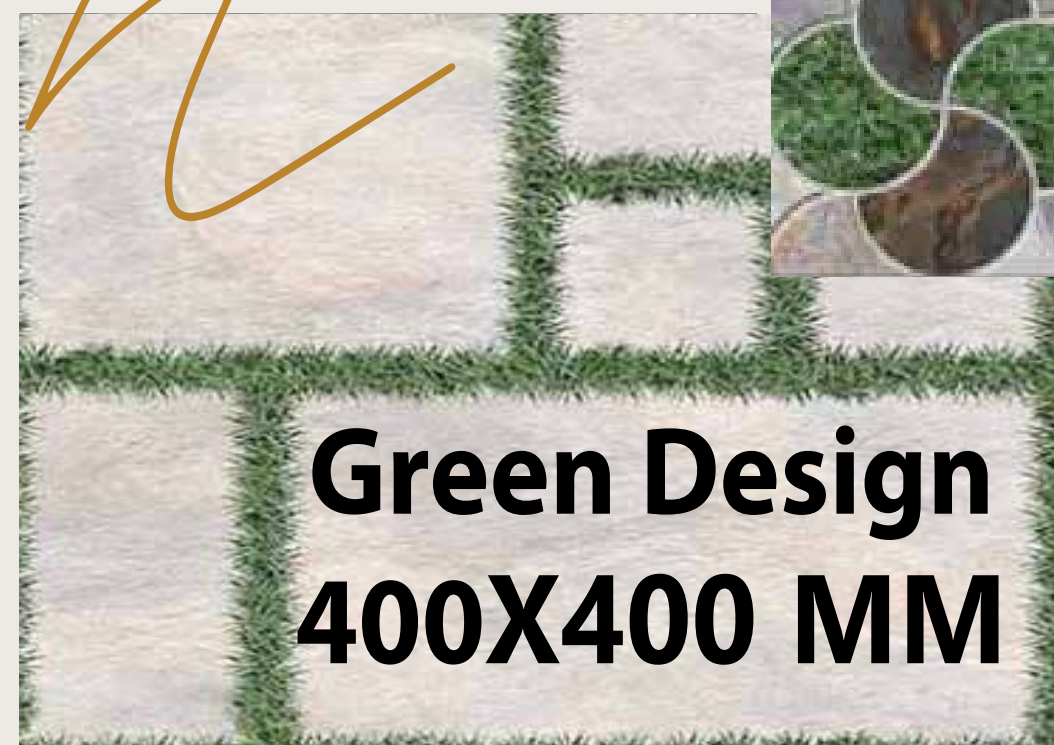

Green Design
400X400 MM

Contact Us

+91 8980804700

+91 8980804711

India Morbi - 363642

www.uniquegridinternational.com