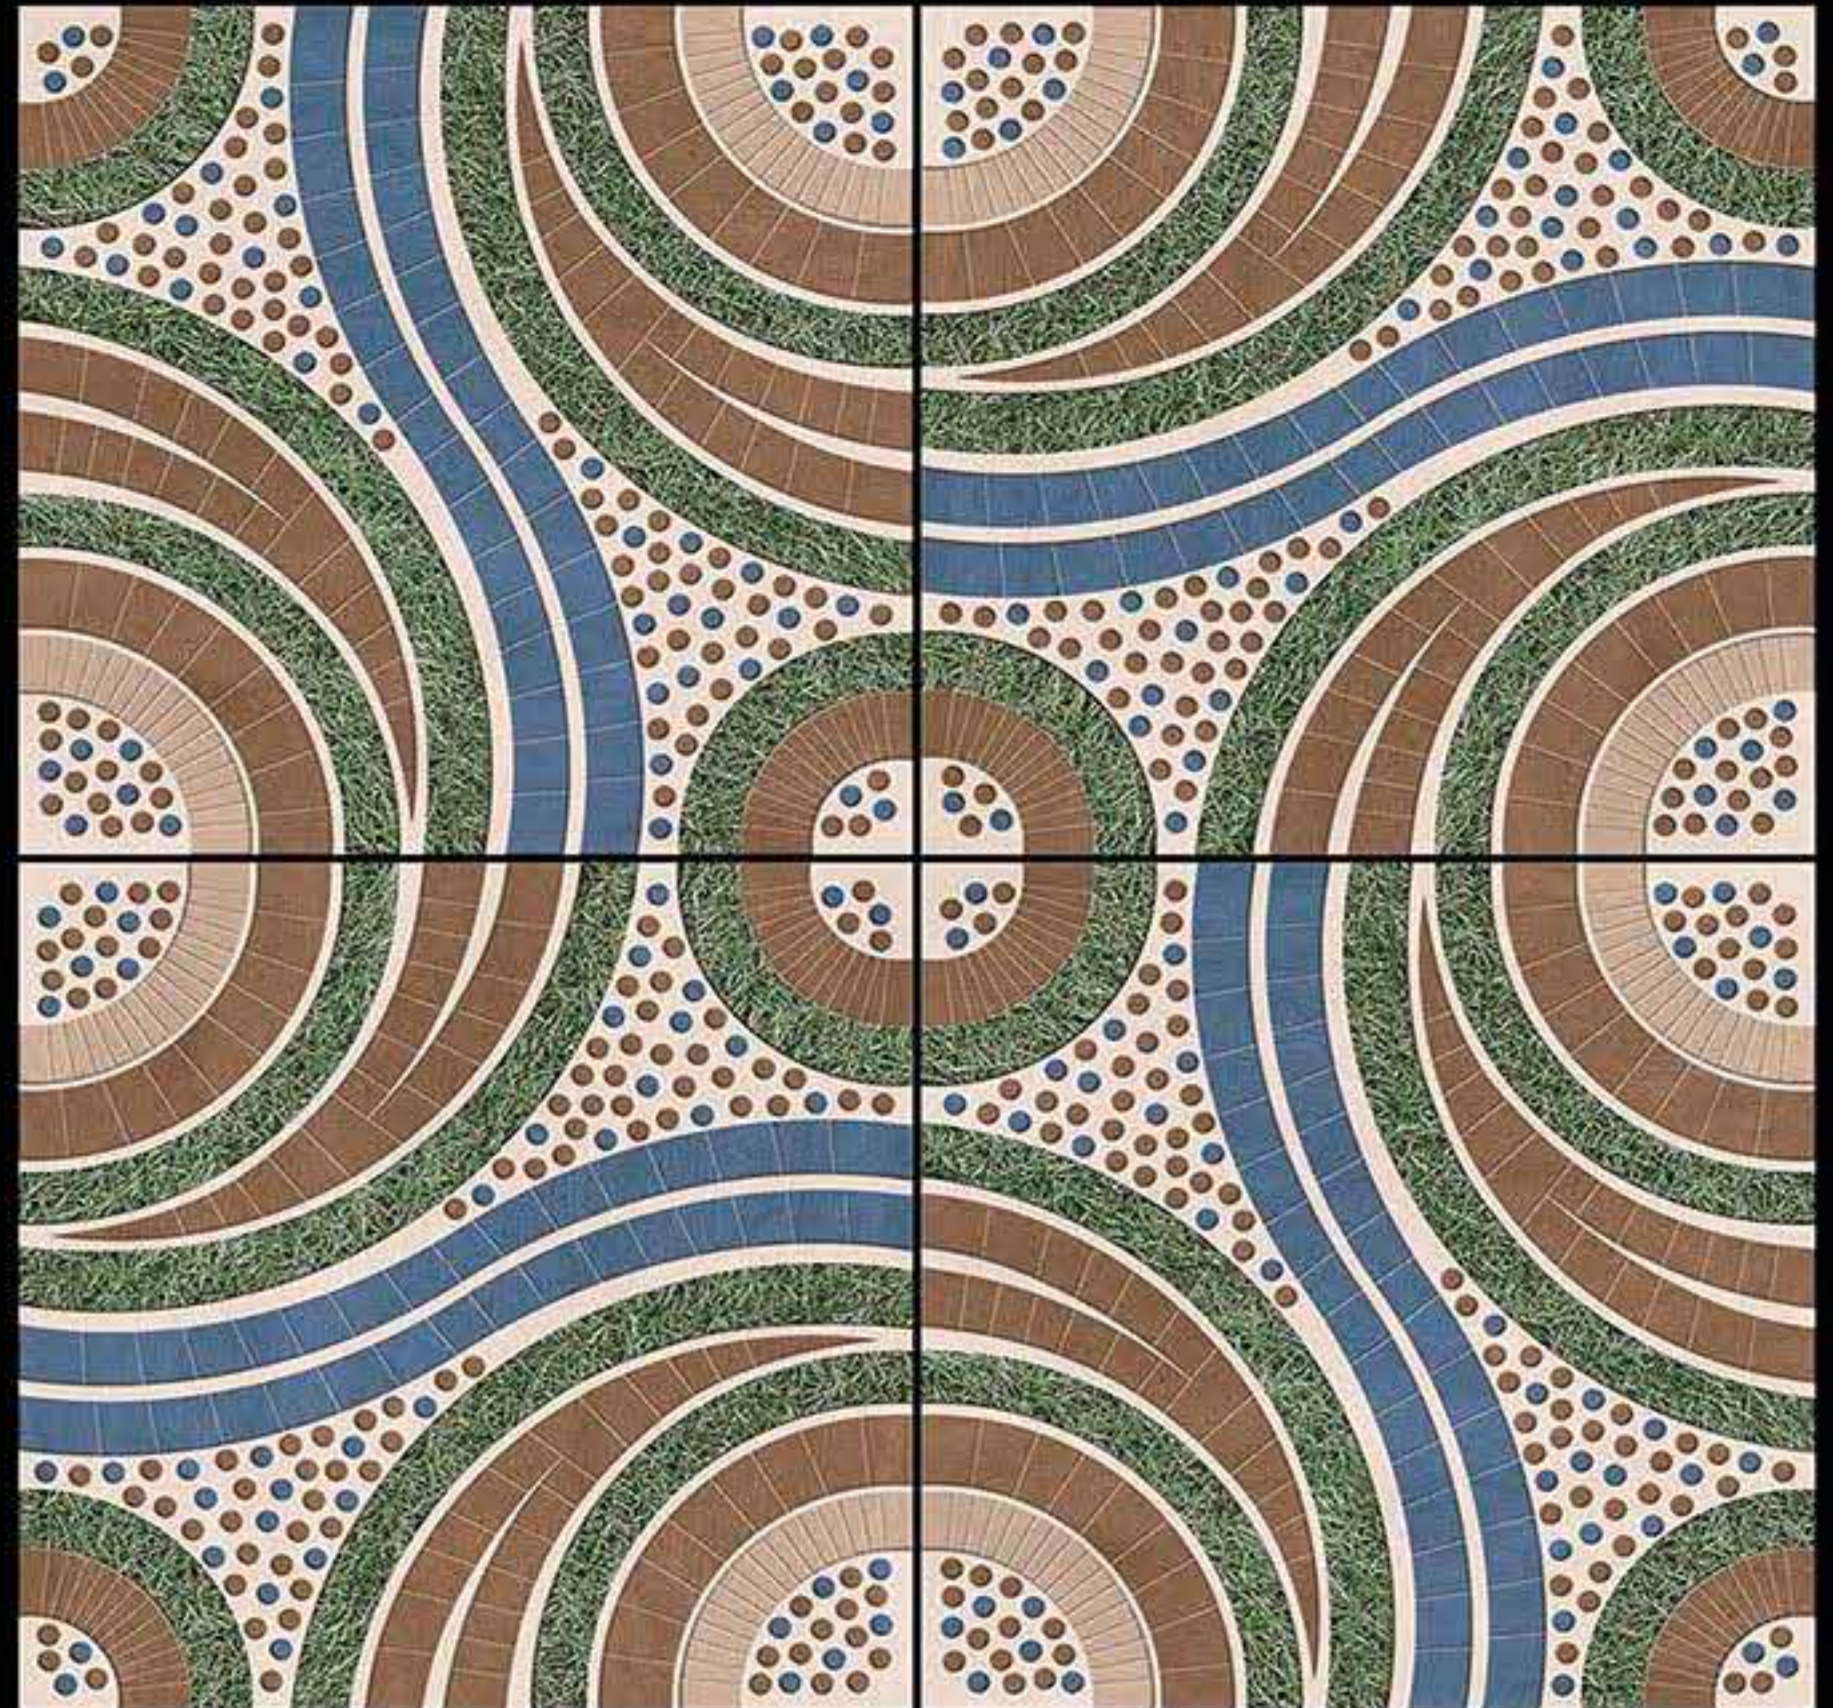

COSMO GREEN_902

HEAVY DUTY OUT DOOR TILES

400x400 mm

UNIQUEGRID
INTERNATIONAL LLP

COSMO GREEN_903

HEAVY DUTY OUT DOOR TILES

400x400 mm

UNIQUEGRID
INTERNATIONAL LLP