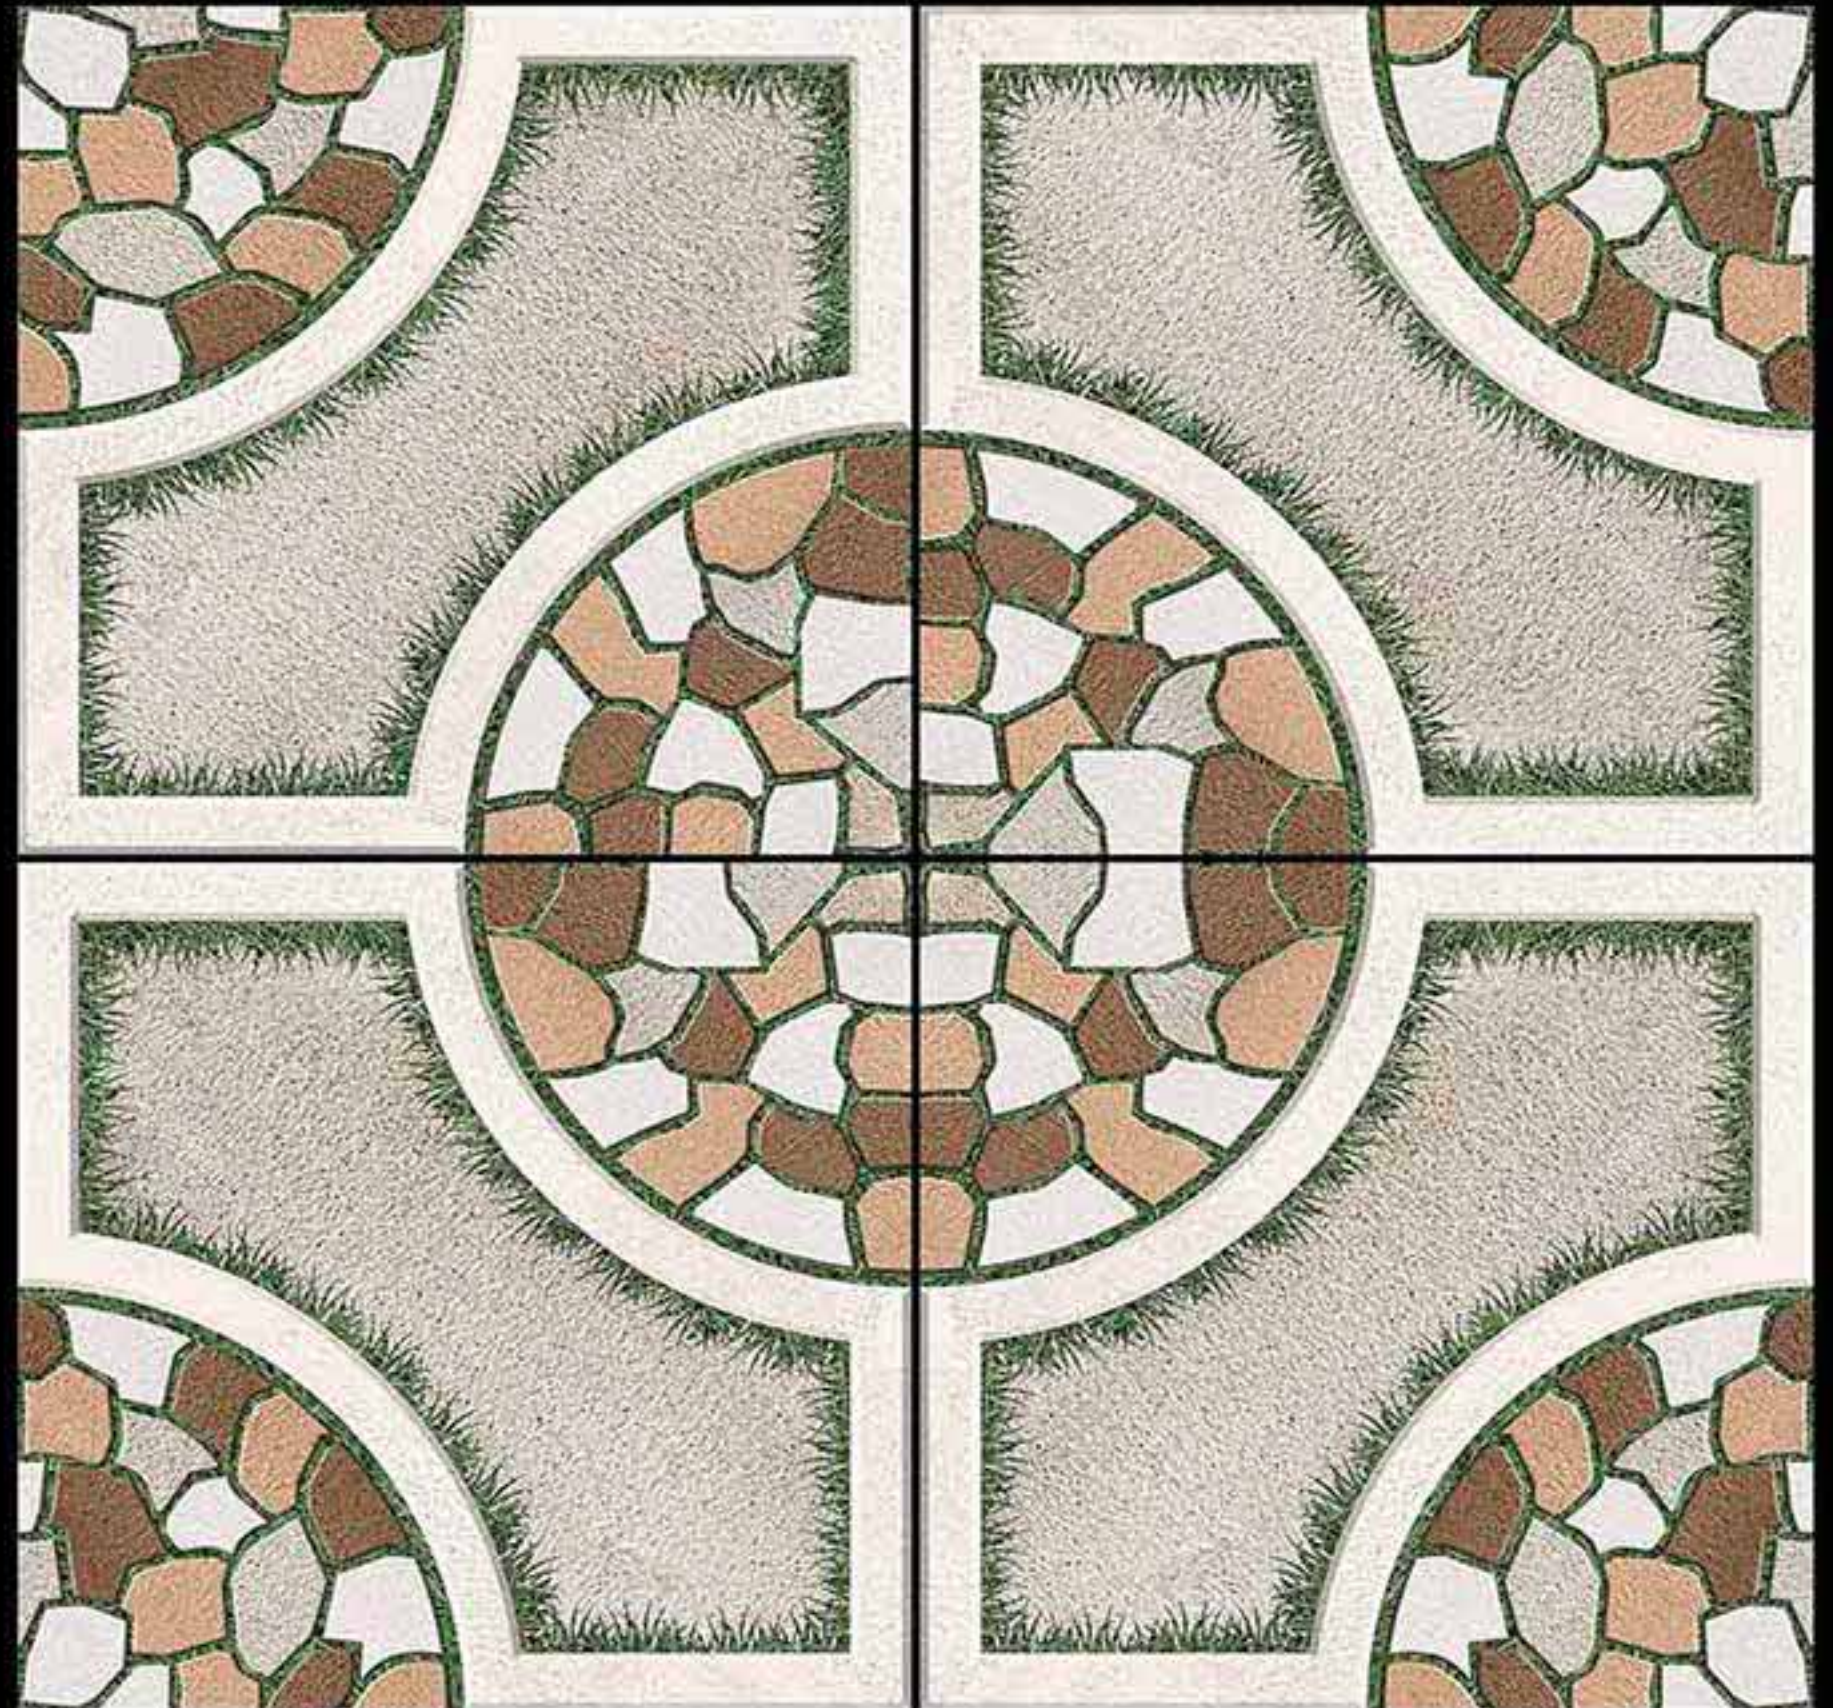

HEAVY DUTY OUT DOOR TILES

400x400 mm

UNIQUEGRID
INTERNATIONAL LLP