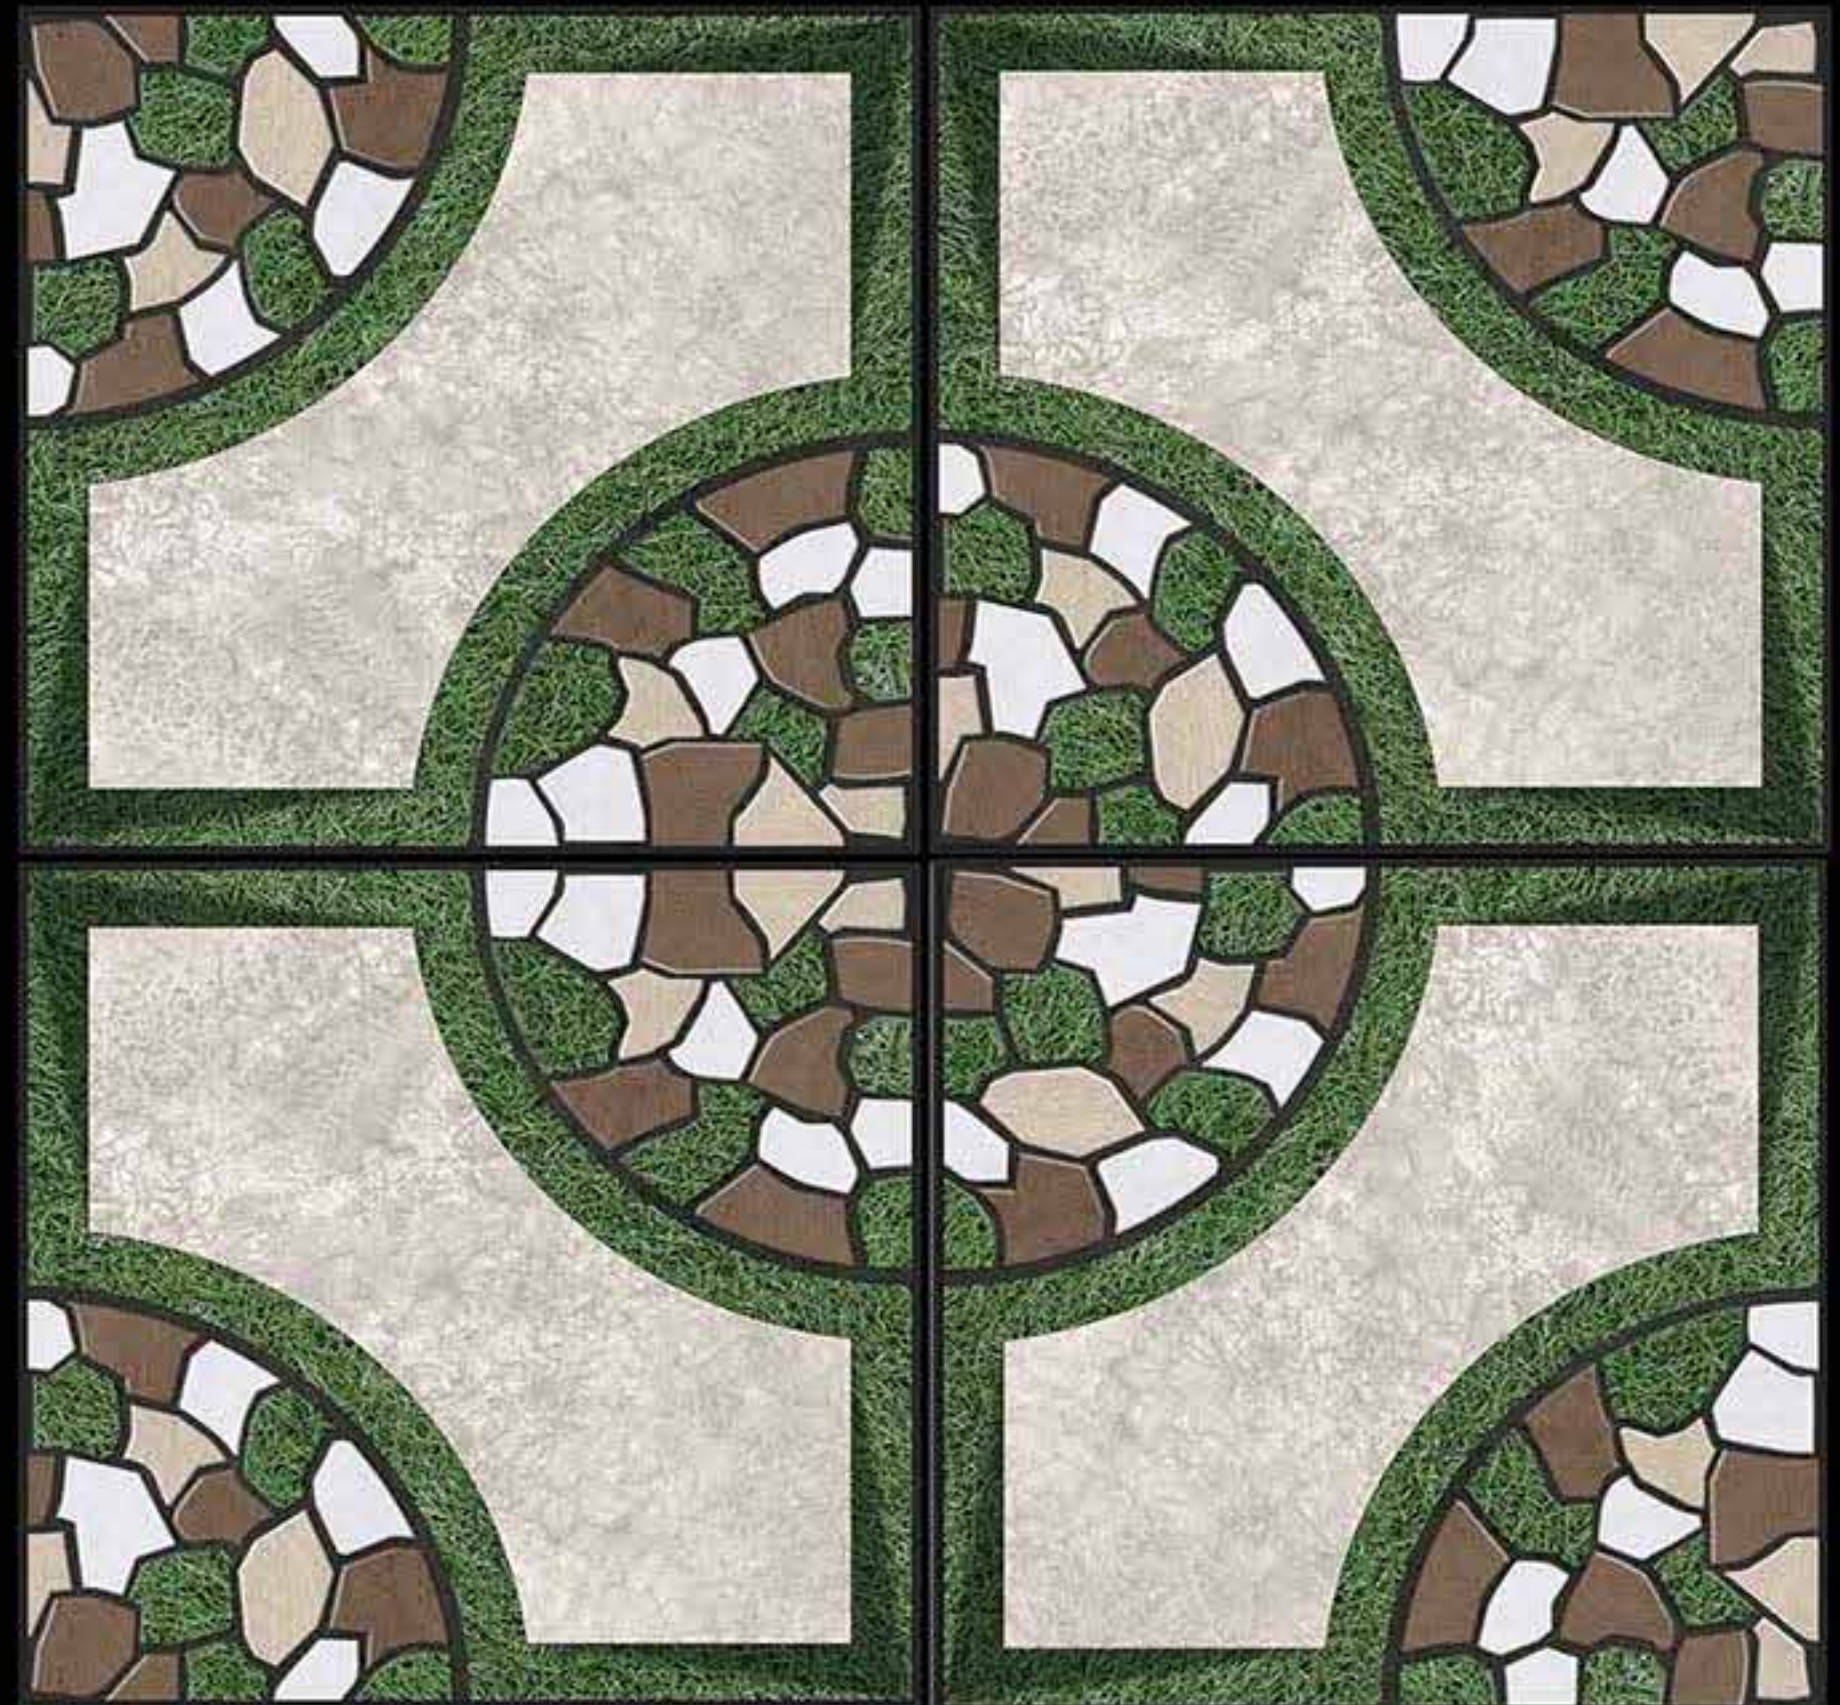

MATRIX GREEN_902

HEAVY DUTY OUT DOOR TILES

400x400 mm

UNIQUEGRID
INTERNATIONAL LLP

MATRIX GREEN_903

HEAVY DUTY OUT DOOR TILES

400x400 mm

PLAIN GREEN_901