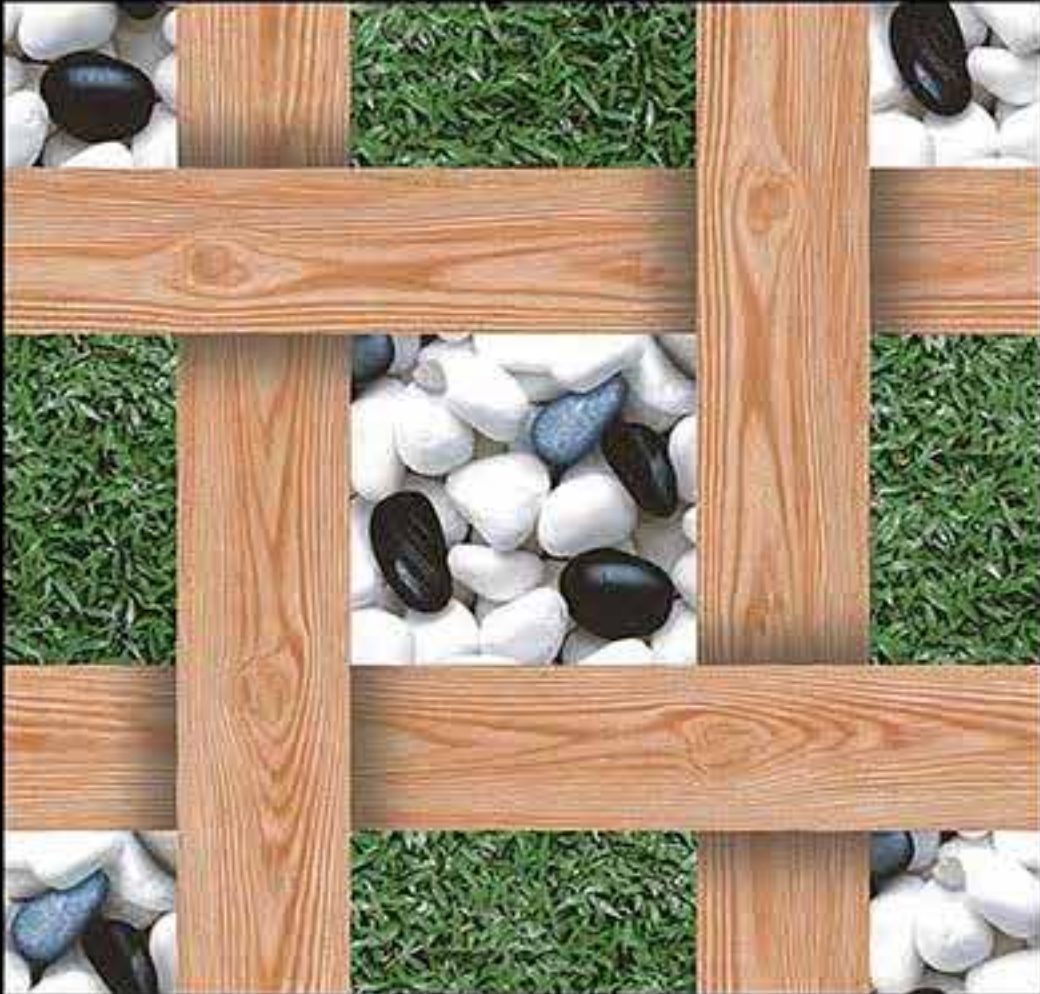

HEAVY DUTY OUT DOOR TILES

400x400 mm

PLAIN GREEN_901